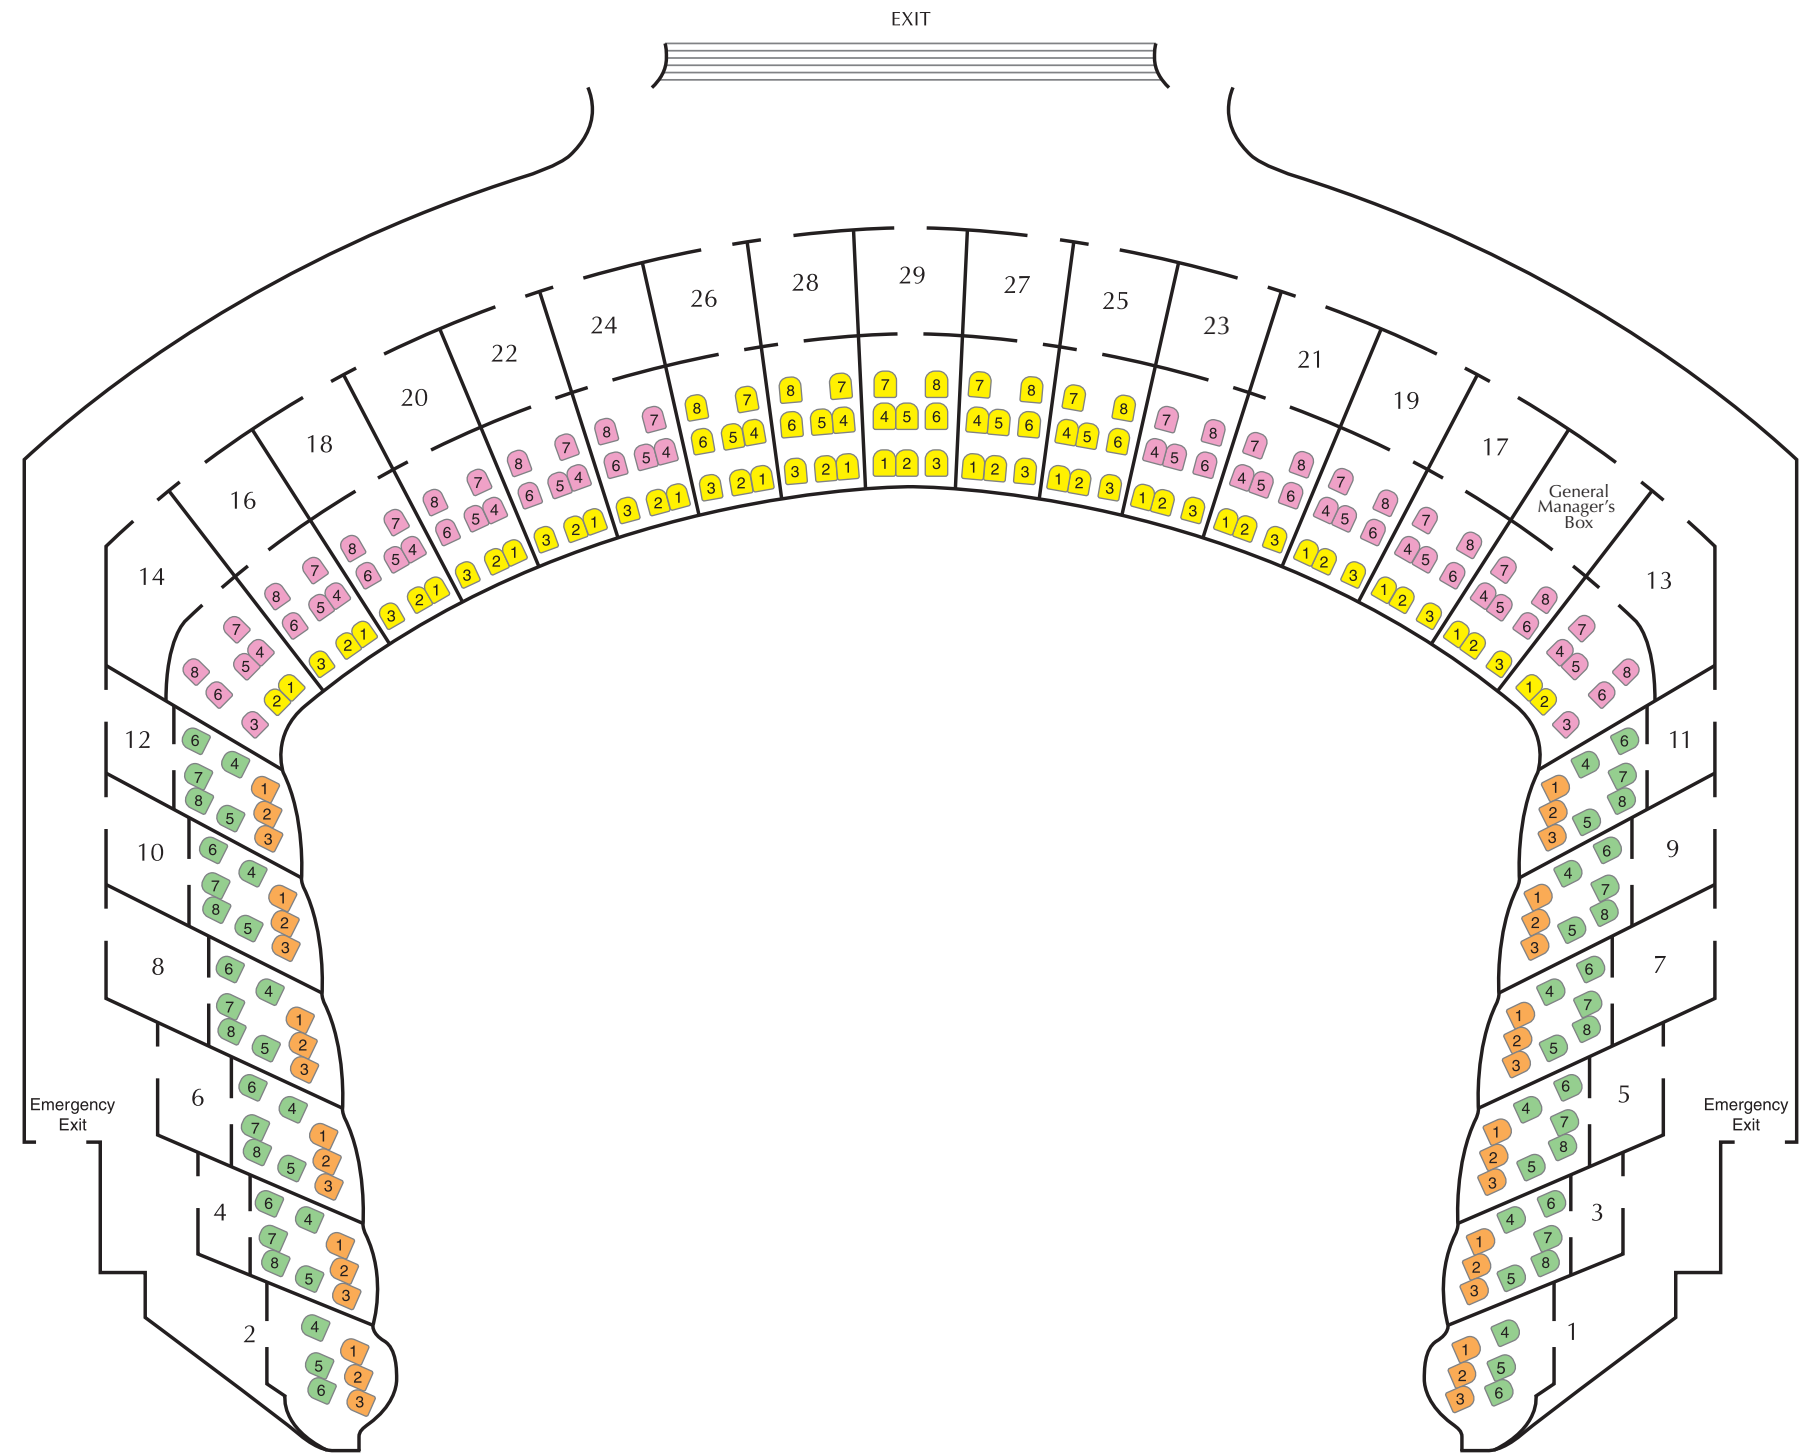

FAMILY CIRCLE
BALCONY
DRESS CIRCLE
GRAND TIER
PARTERRE
ORCHESTRA

Primary Seating Sections

- Orchestra Premium Aisle
- Orchestra Premium
- Orchestra Prime
- Orchestra Side
- Orchestra Balance
- Orchestra Rear Center
- Orchestra Rear Side
- Standing Room

FAMILY CIRCLE
 BALCONY
 DRESS CIRCLE
 GRAND TIER
PARTERRE
 ORCHESTRA

Primary Seating Sections

- Center Parterre
- Rear Parterre
- Side Parterre Front
- Side Parterre Rear

FAMILY CIRCLE

BALCONY

DRESS CIRCLE

GRAND TIER

PARTERRE

ORCHESTRA

Primary Seating Sections

- Dress Circle Front
- Dress Circle Rear
- Dress Circle Boxes
- Standing Room

FAMILY CIRCLE

BALCONY

DRESS CIRCLE

GRAND TIER

PARTERRE

ORCHESTRA

Primary Seating Sections

- Family Circle Front Center
- Family Circle Front Side
- Family Circle Rear Center
- Family Circle Rear Side
- Standing Room