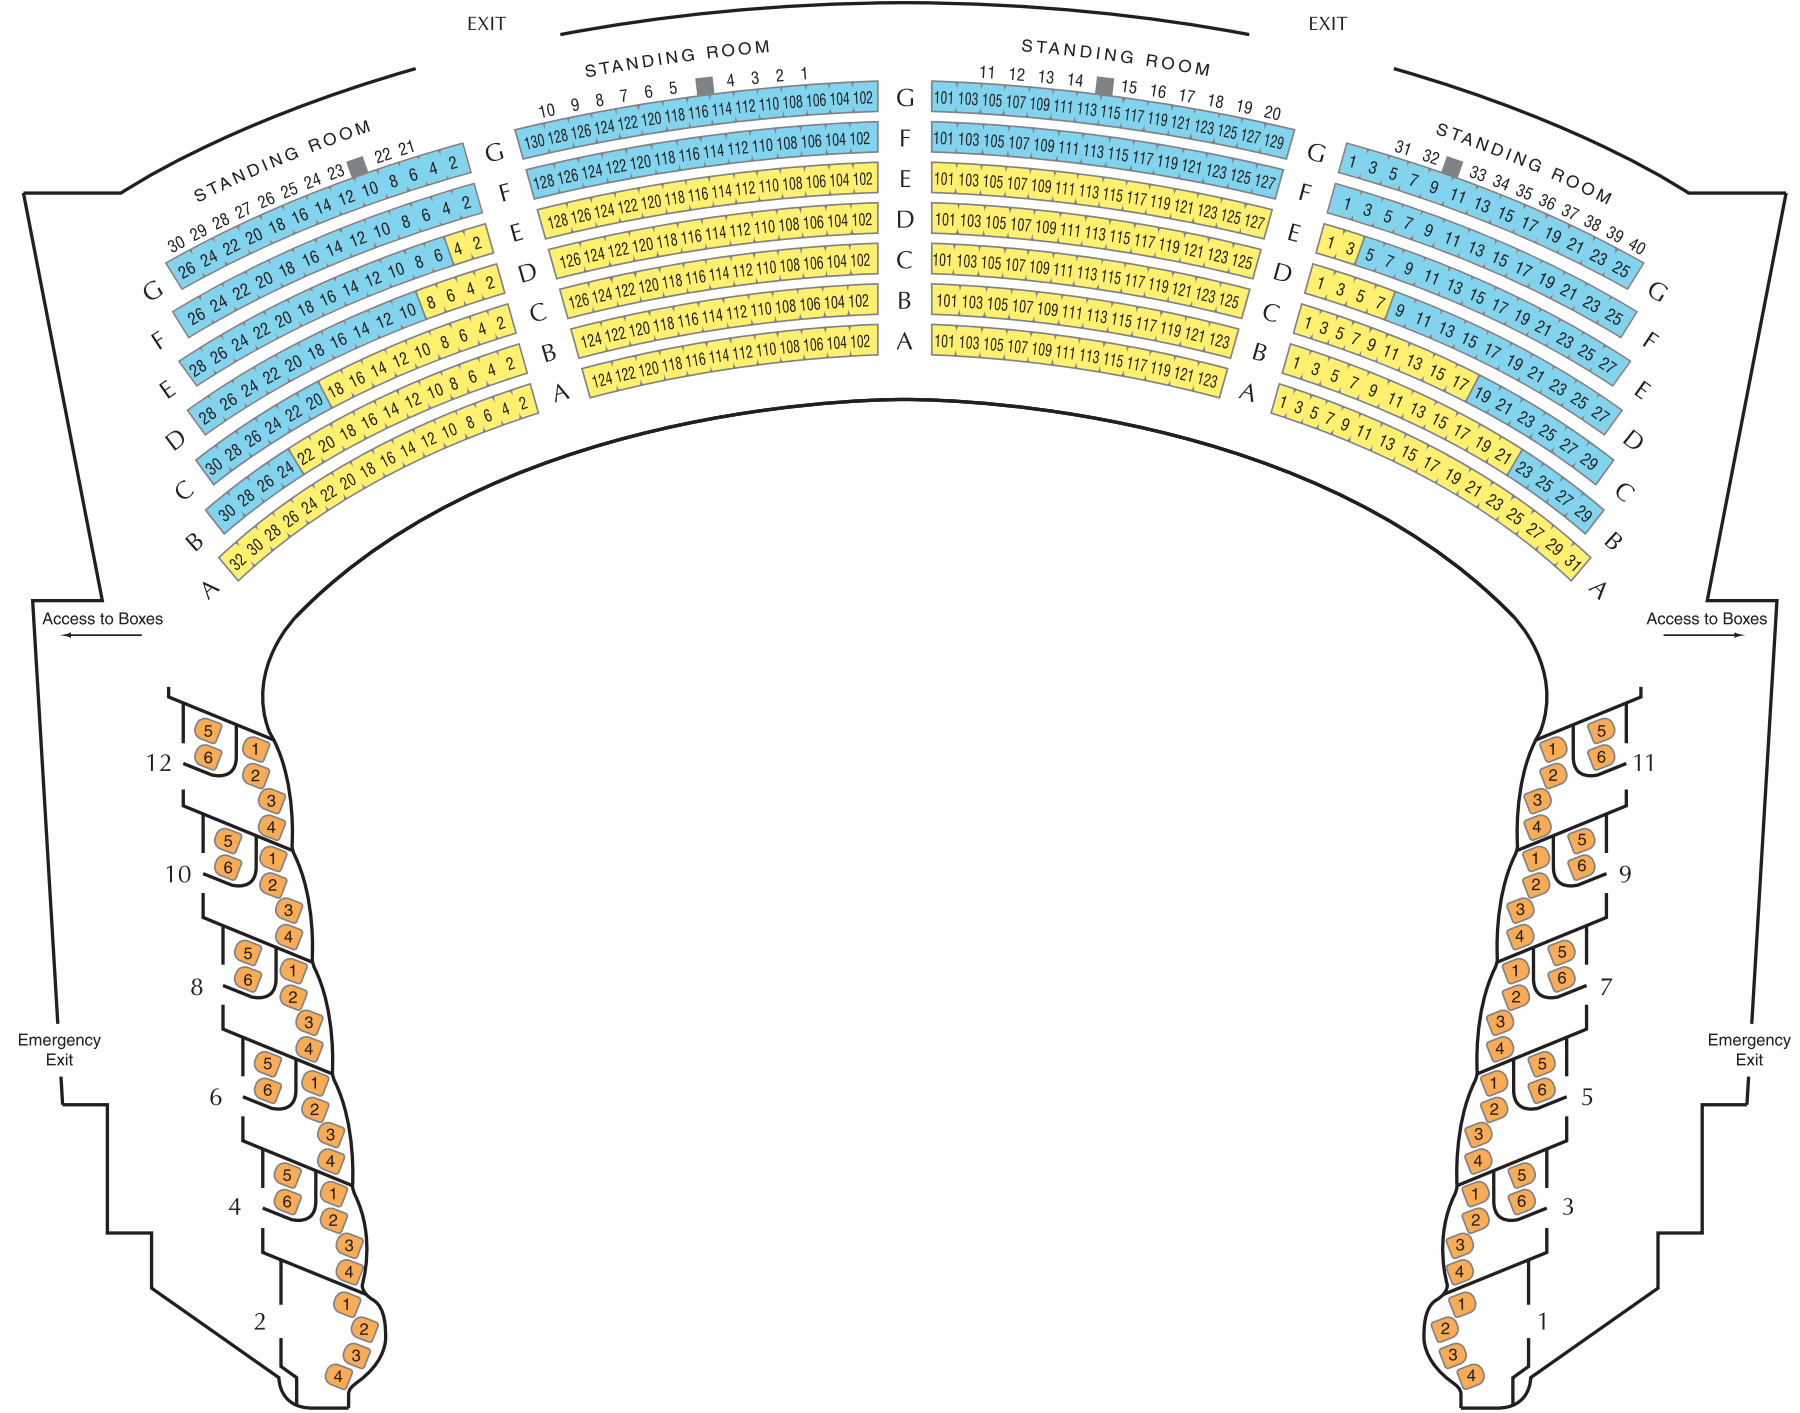

FAMILY CIRCLE
 BALCONY
 DRESS CIRCLE
 GRAND TIER
PARTERRE
 ORCHESTRA

Primary Seating Sections

- Center Parterre
- Rear Parterre
- Side Parterre Front
- Side Parterre Rear

FAMILY CIRCLE

BALCONY

DRESS CIRCLE

GRAND TIER

PARTERRE

ORCHESTRA

Primary Seating Sections

- Dress Circle Front
- Dress Circle Rear
- Dress Circle Boxes
- Standing Room

FAMILY CIRCLE

BALCONY

DRESS CIRCLE

GRAND TIER

PARTERRE

ORCHESTRA

Primary Seating Sections

- Balcony Front
- Balcony Rear
- Balcony Boxes

FAMILY CIRCLE

BALCONY

DRESS CIRCLE

GRAND TIER

PARTERRE

ORCHESTRA

Primary Seating Sections

- Family Circle Front Center
- Family Circle Front Side
- Family Circle Rear Center
- Family Circle Rear Side
- Standing Room