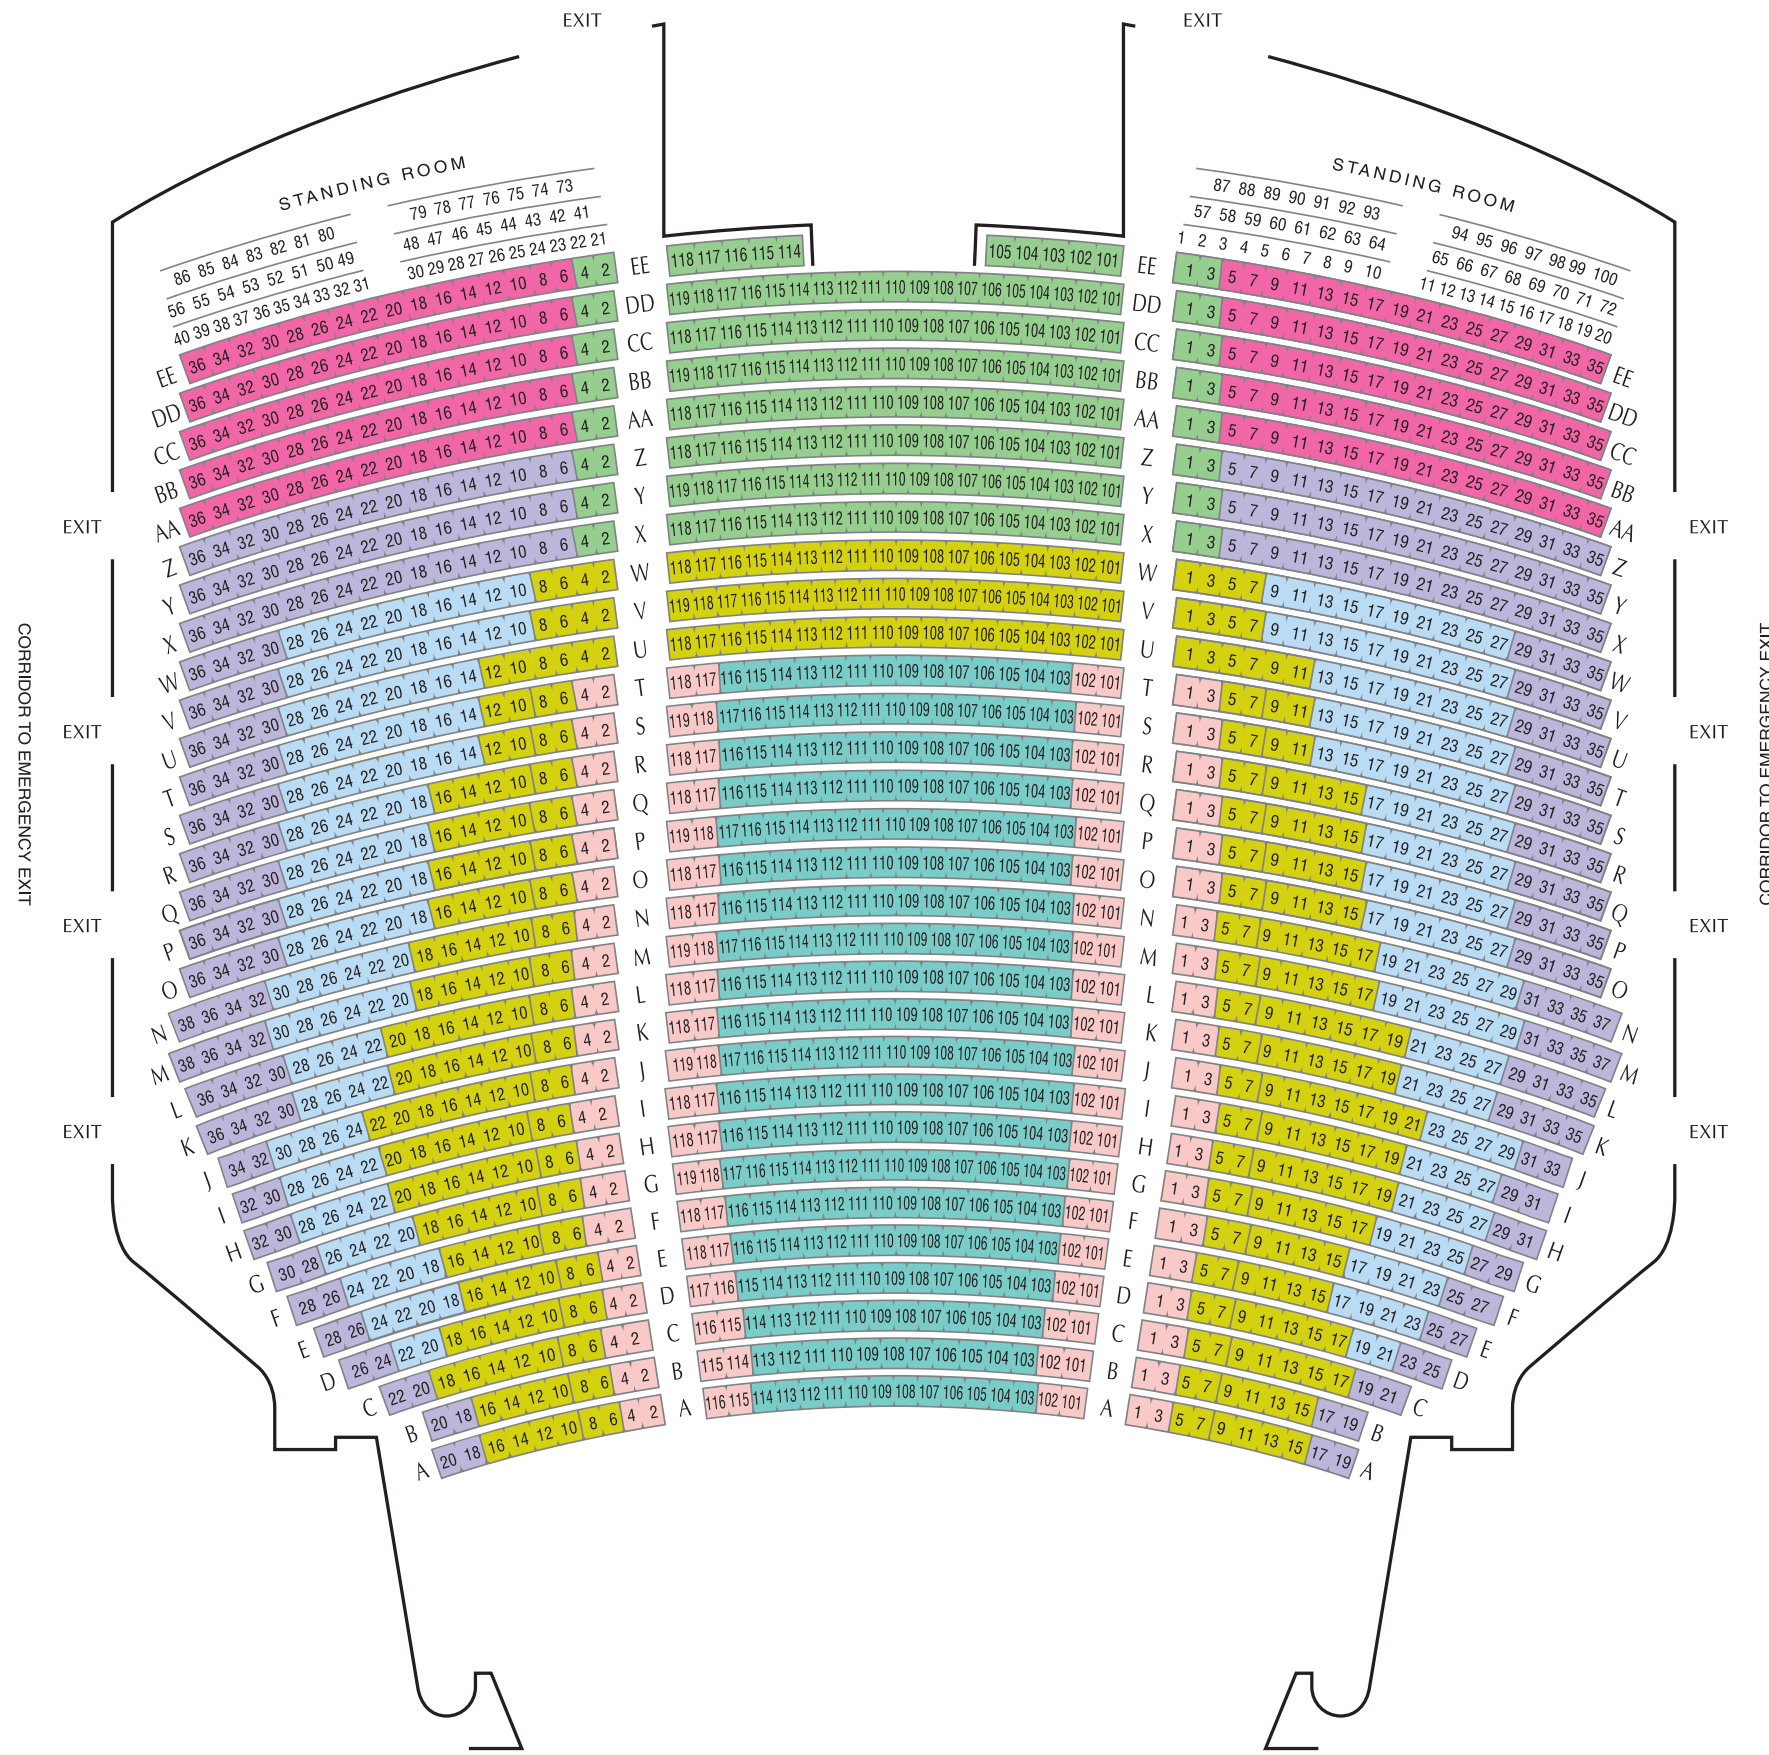

FAMILY CIRCLE
BALCONY
DRESS CIRCLE
GRAND TIER
PARTERRE
ORCHESTRA

Primary Seating Sections

- Orchestra Premium Aisle
- Orchestra Premium
- Orchestra Prime
- Orchestra Side
- Orchestra Balance
- Orchestra Rear Center
- Orchestra Rear Side
- Standing Room

FAMILY CIRCLE
 BALCONY
 DRESS CIRCLE
 GRAND TIER
PARTERRE
 ORCHESTRA

Primary Seating Sections

- Center Parterre
- Rear Parterre
- Side Parterre Front
- Side Parterre Rear

FAMILY CIRCLE

BALCONY

DRESS CIRCLE

GRAND TIER

PARTERRE

ORCHESTRA

Primary Seating Sections

- Dress Circle Front
- Dress Circle Rear
- Dress Circle Boxes
- Standing Room

FAMILY CIRCLE

BALCONY

DRESS CIRCLE

GRAND TIER

PARTERRE

ORCHESTRA

Primary Seating Sections

- Family Circle Front Center
- Family Circle Front Side
- Family Circle Rear Center
- Family Circle Rear Side
- Standing Room