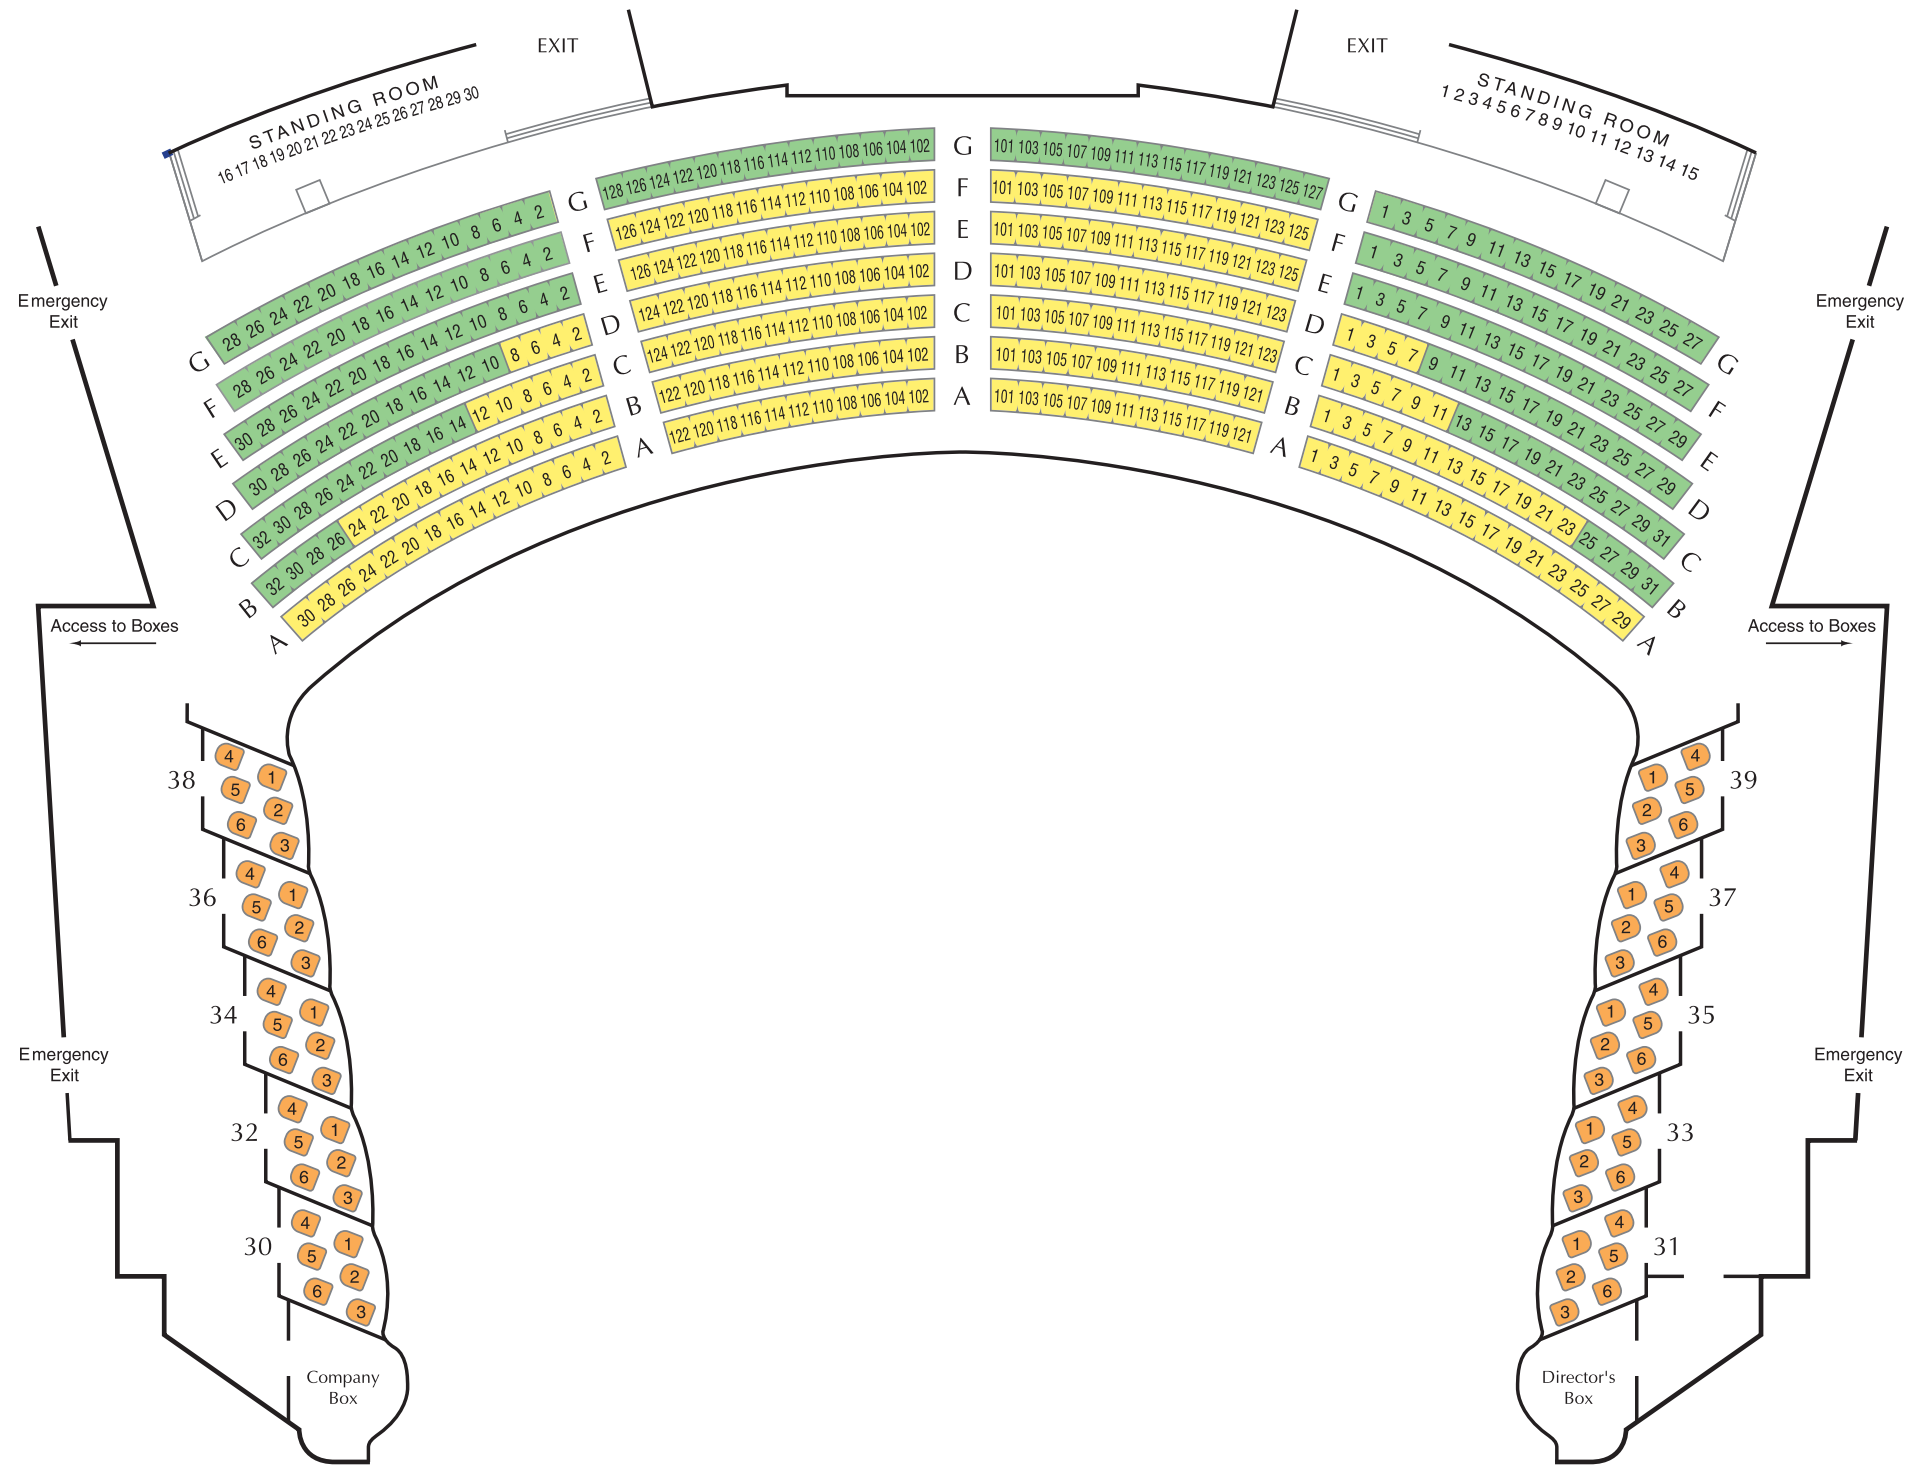

FAMILY CIRCLE
 BALCONY
 DRESS CIRCLE
 GRAND TIER
PARTERRE
 ORCHESTRA

Primary Seating Sections

- Center Parterre
- Rear Parterre
- Side Parterre Front
- Side Parterre Rear

FAMILY CIRCLE

BALCONY

DRESS CIRCLE

GRAND TIER

PARTERRE

ORCHESTRA

Primary Seating Sections

- Grand Tier Front
- Grand Tier Rear
- Grand Tier Boxes
- Standing Room

FAMILY CIRCLE

BALCONY

DRESS CIRCLE

GRAND TIER

PARTERRE

ORCHESTRA

Primary Seating Sections

- Dress Circle Front
- Dress Circle Rear
- Dress Circle Boxes
- Standing Room

FAMILY CIRCLE

BALCONY

DRESS CIRCLE

GRAND TIER

PARTERRE

ORCHESTRA

Primary Seating Sections

- Family Circle Front Center
- Family Circle Front Side
- Family Circle Rear Center
- Family Circle Rear Side
- Standing Room