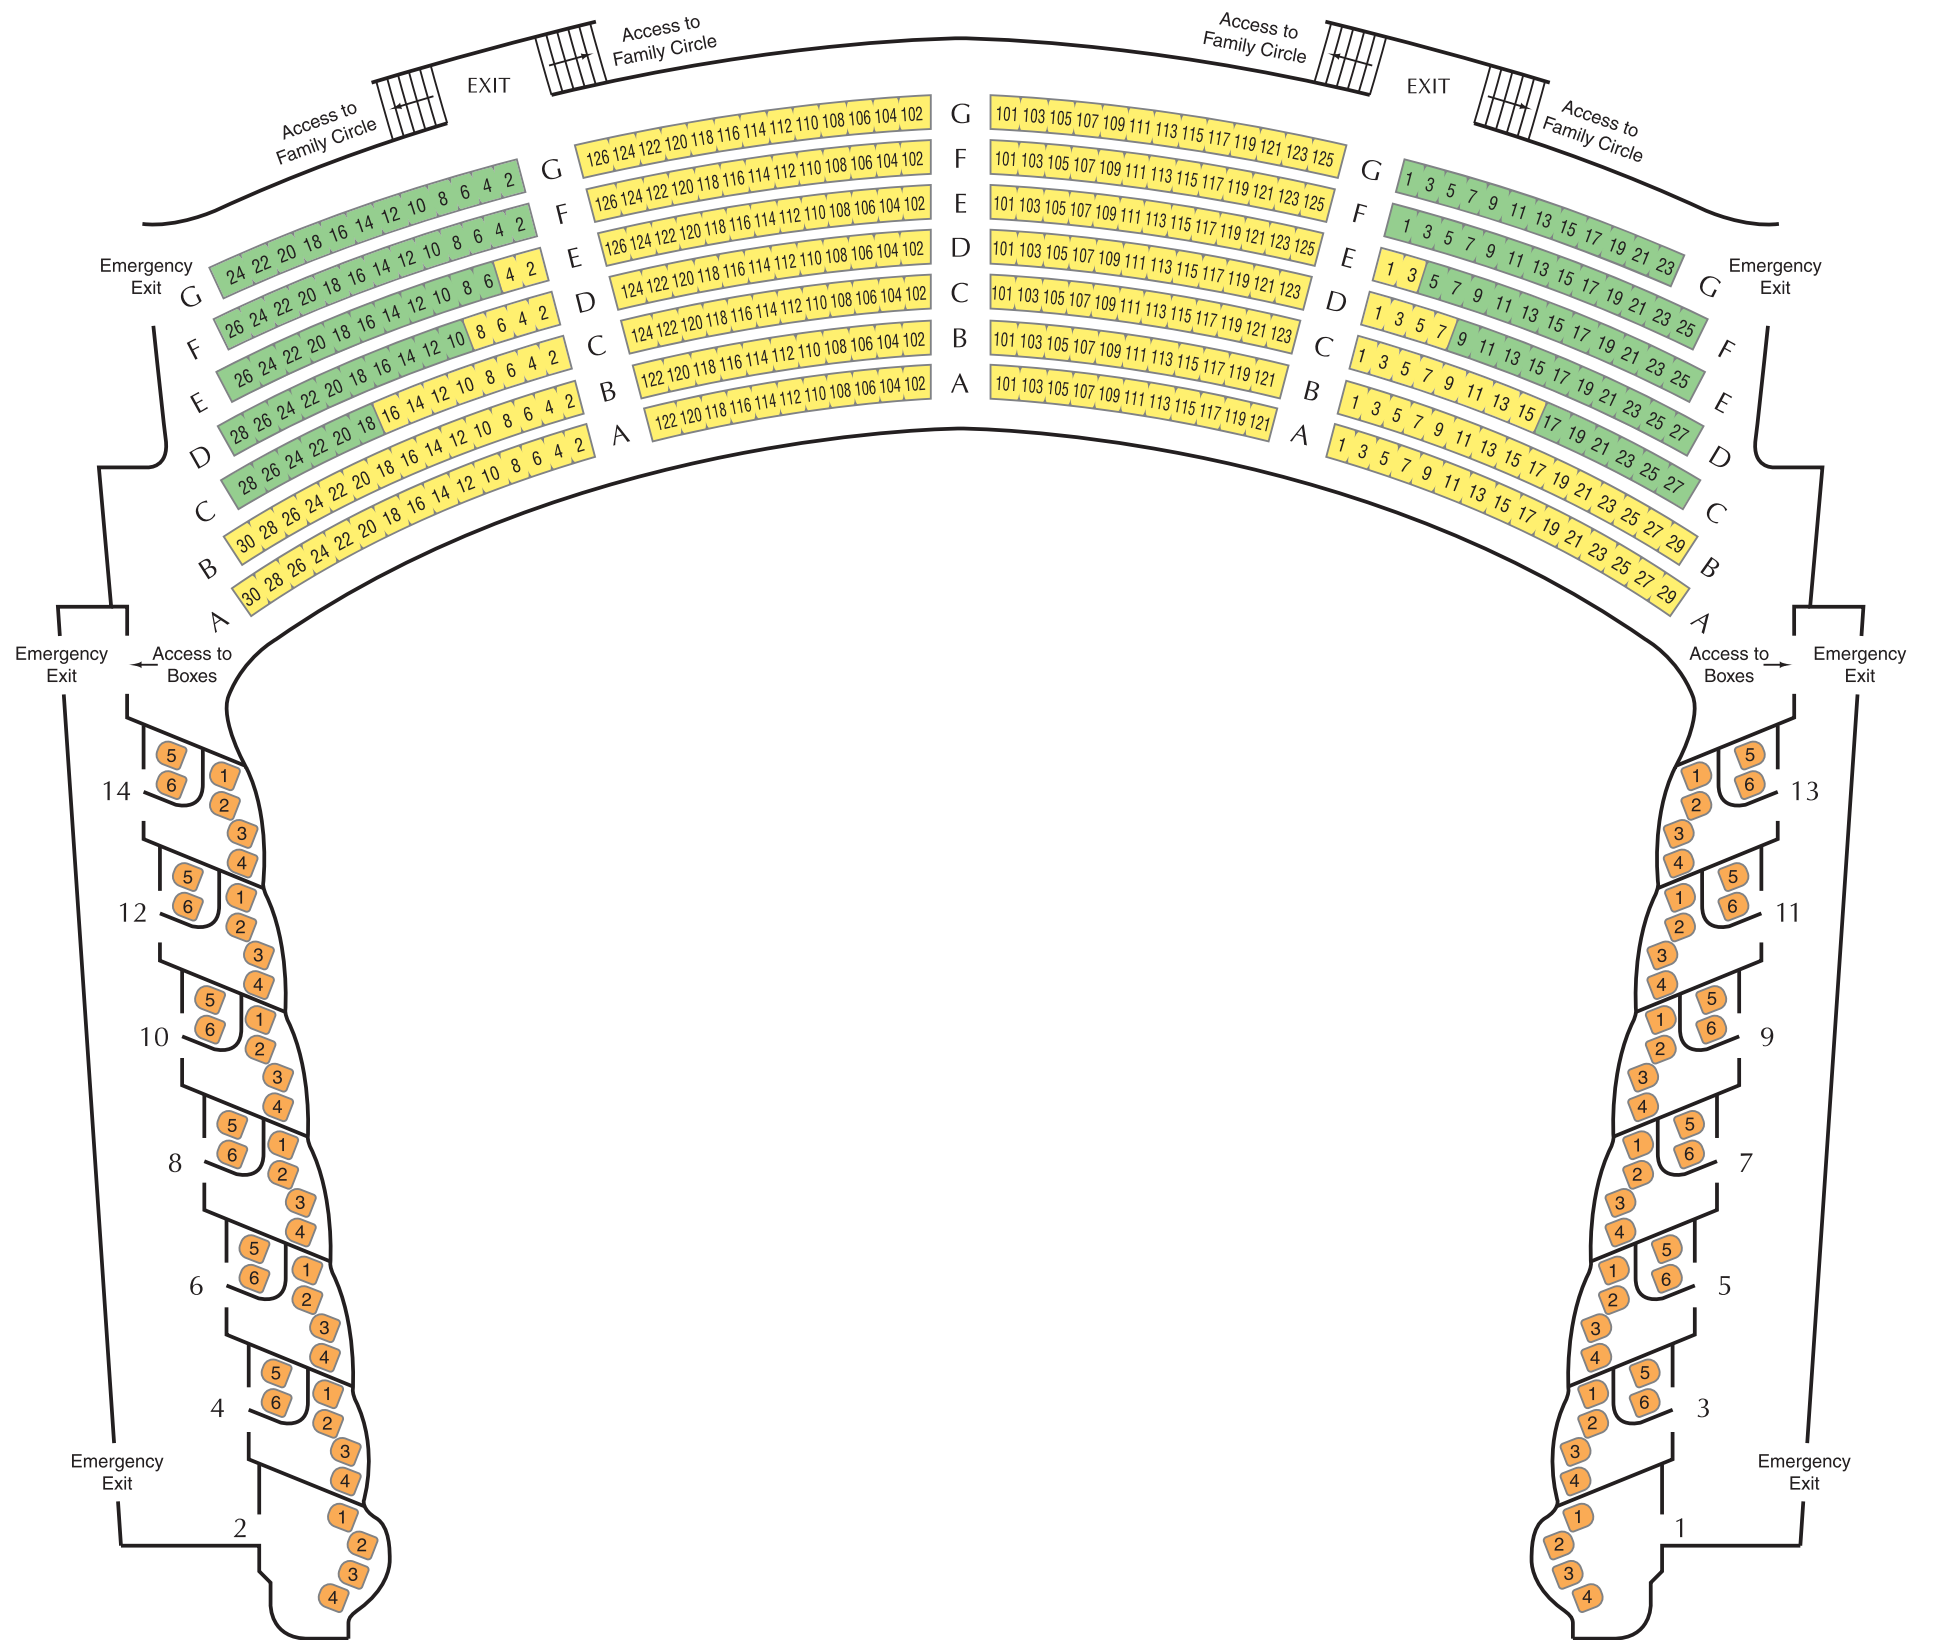

FAMILY CIRCLE
 BALCONY
 DRESS CIRCLE
 GRAND TIER
PARTERRE
 ORCHESTRA

Primary Seating Sections

- Center Parterre
- Rear Parterre
- Side Parterre Front
- Side Parterre Rear

FAMILY CIRCLE

BALCONY

DRESS CIRCLE

GRAND TIER

PARTERRE

ORCHESTRA

Primary Seating Sections

- Dress Circle Front
- Dress Circle Rear
- Dress Circle Boxes
- Standing Room

FAMILY CIRCLE

BALCONY

DRESS CIRCLE

GRAND TIER

PARTERRE

ORCHESTRA

Primary Seating Sections

- Balcony Front
- Balcony Rear
- Balcony Boxes

FAMILY CIRCLE

BALCONY

DRESS CIRCLE

GRAND TIER

PARTERRE

ORCHESTRA

Primary Seating Sections

- Family Circle Front Center
- Family Circle Front Side
- Family Circle Rear Center
- Family Circle Rear Side
- Standing Room