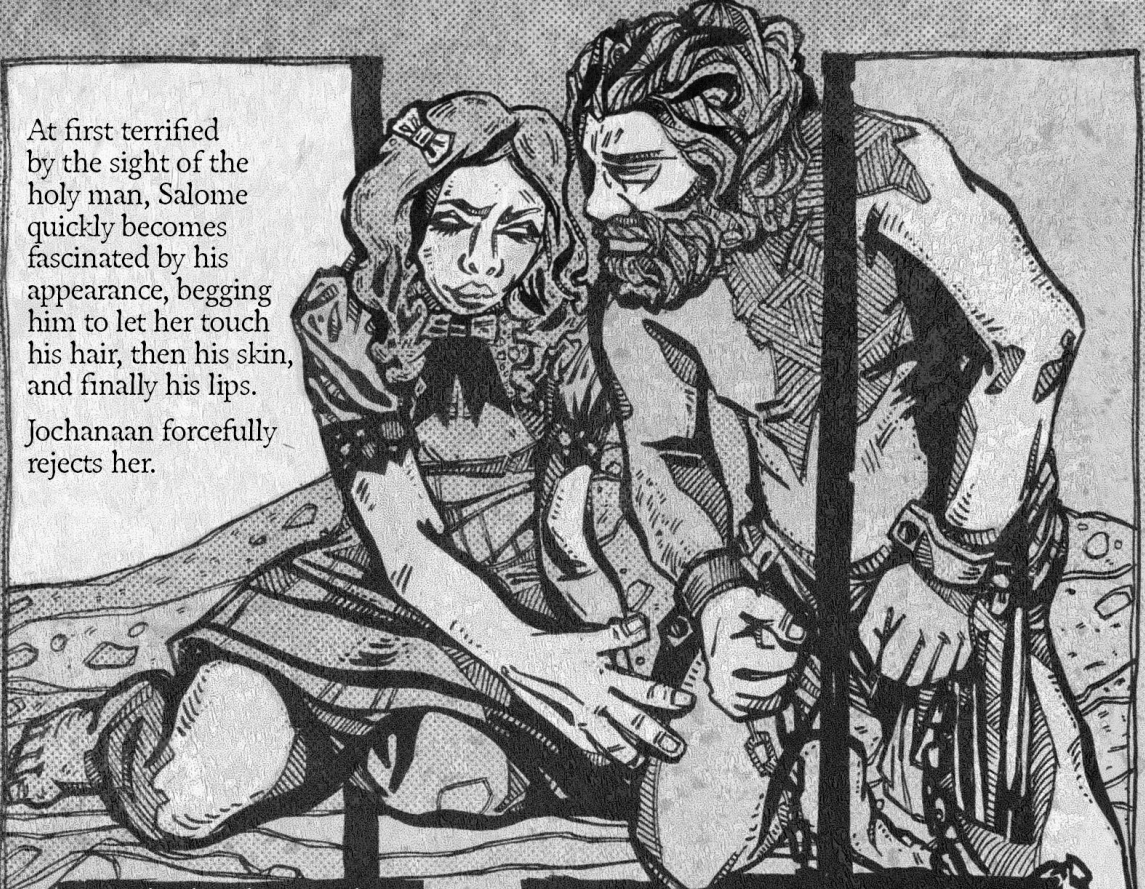

JOCHANAAN

a prophet

NARRABOTH

captain of the guard

At King Herod's palace, the young captain Narraboth admires the beautiful princess Salome. A page warns Narraboth that something terrible might happen if he continues to stare at the princess, but Narraboth won't listen.

The voice of Jochanaan is heard from the cellar, where he is kept prisoner, proclaiming the coming of the Messiah.

Salome asks about the prophet. The soldiers refuse to allow her to speak with him, but Narraboth, unable to resist her, allows Salome to descend into the cellar.

At first terrified by the sight of the holy man, Salome quickly becomes fascinated by his appearance, begging him to let her touch his hair, then his skin, and finally his lips.

Jochanaan forcefully rejects her.

Narraboth, who can't bear Salome's desire for another man, stabs himself.

Herod appears from the palace. When he slips in Narraboth's blood, he suddenly panics, and begins to hallucinate.

Herod then turns his attention to Salome. He offers her food and wine, but she rejects his advances.