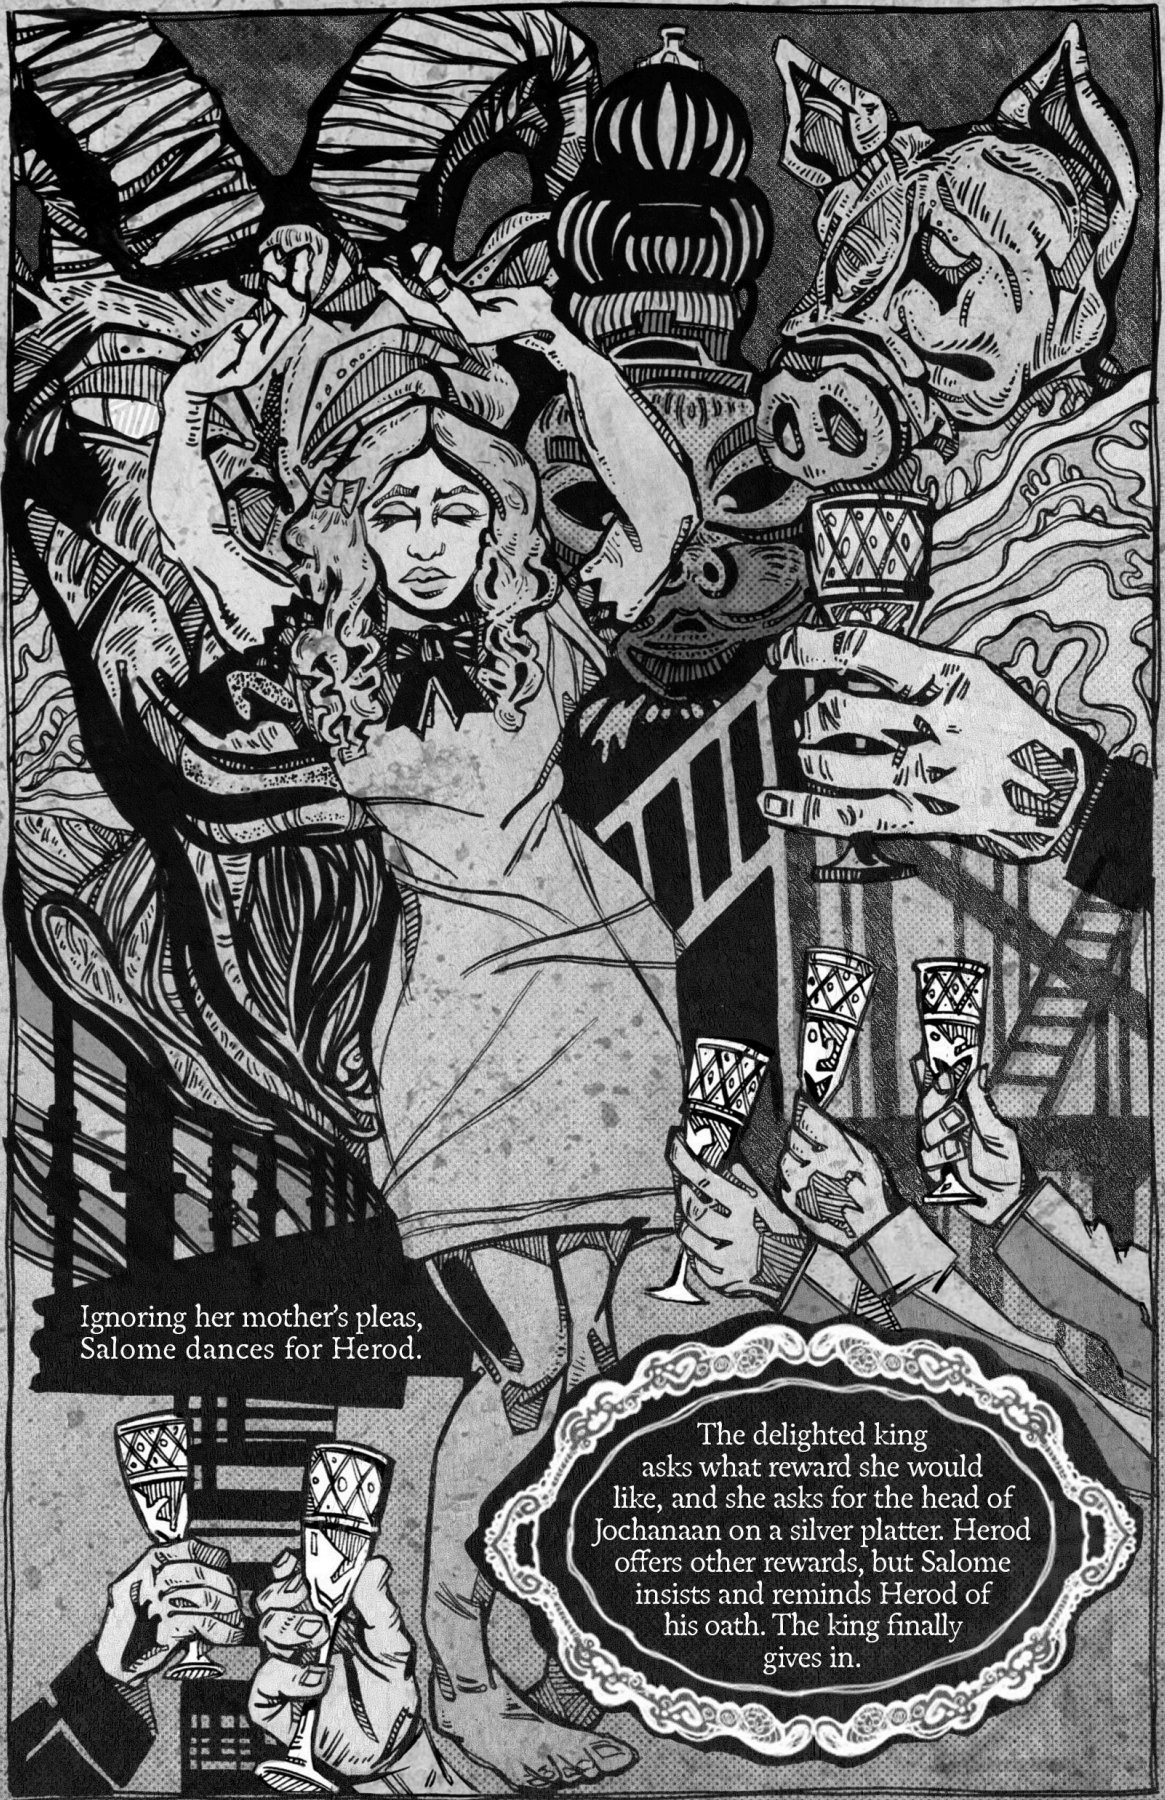

Ignoring her mother's pleas,
Salome dances for Herod.

The delighted king
asks what reward she would
like, and she asks for the head of
Jochanaan on a silver platter. Herod
offers other rewards, but Salome
insists and reminds Herod of
his oath. The king finally
gives in.