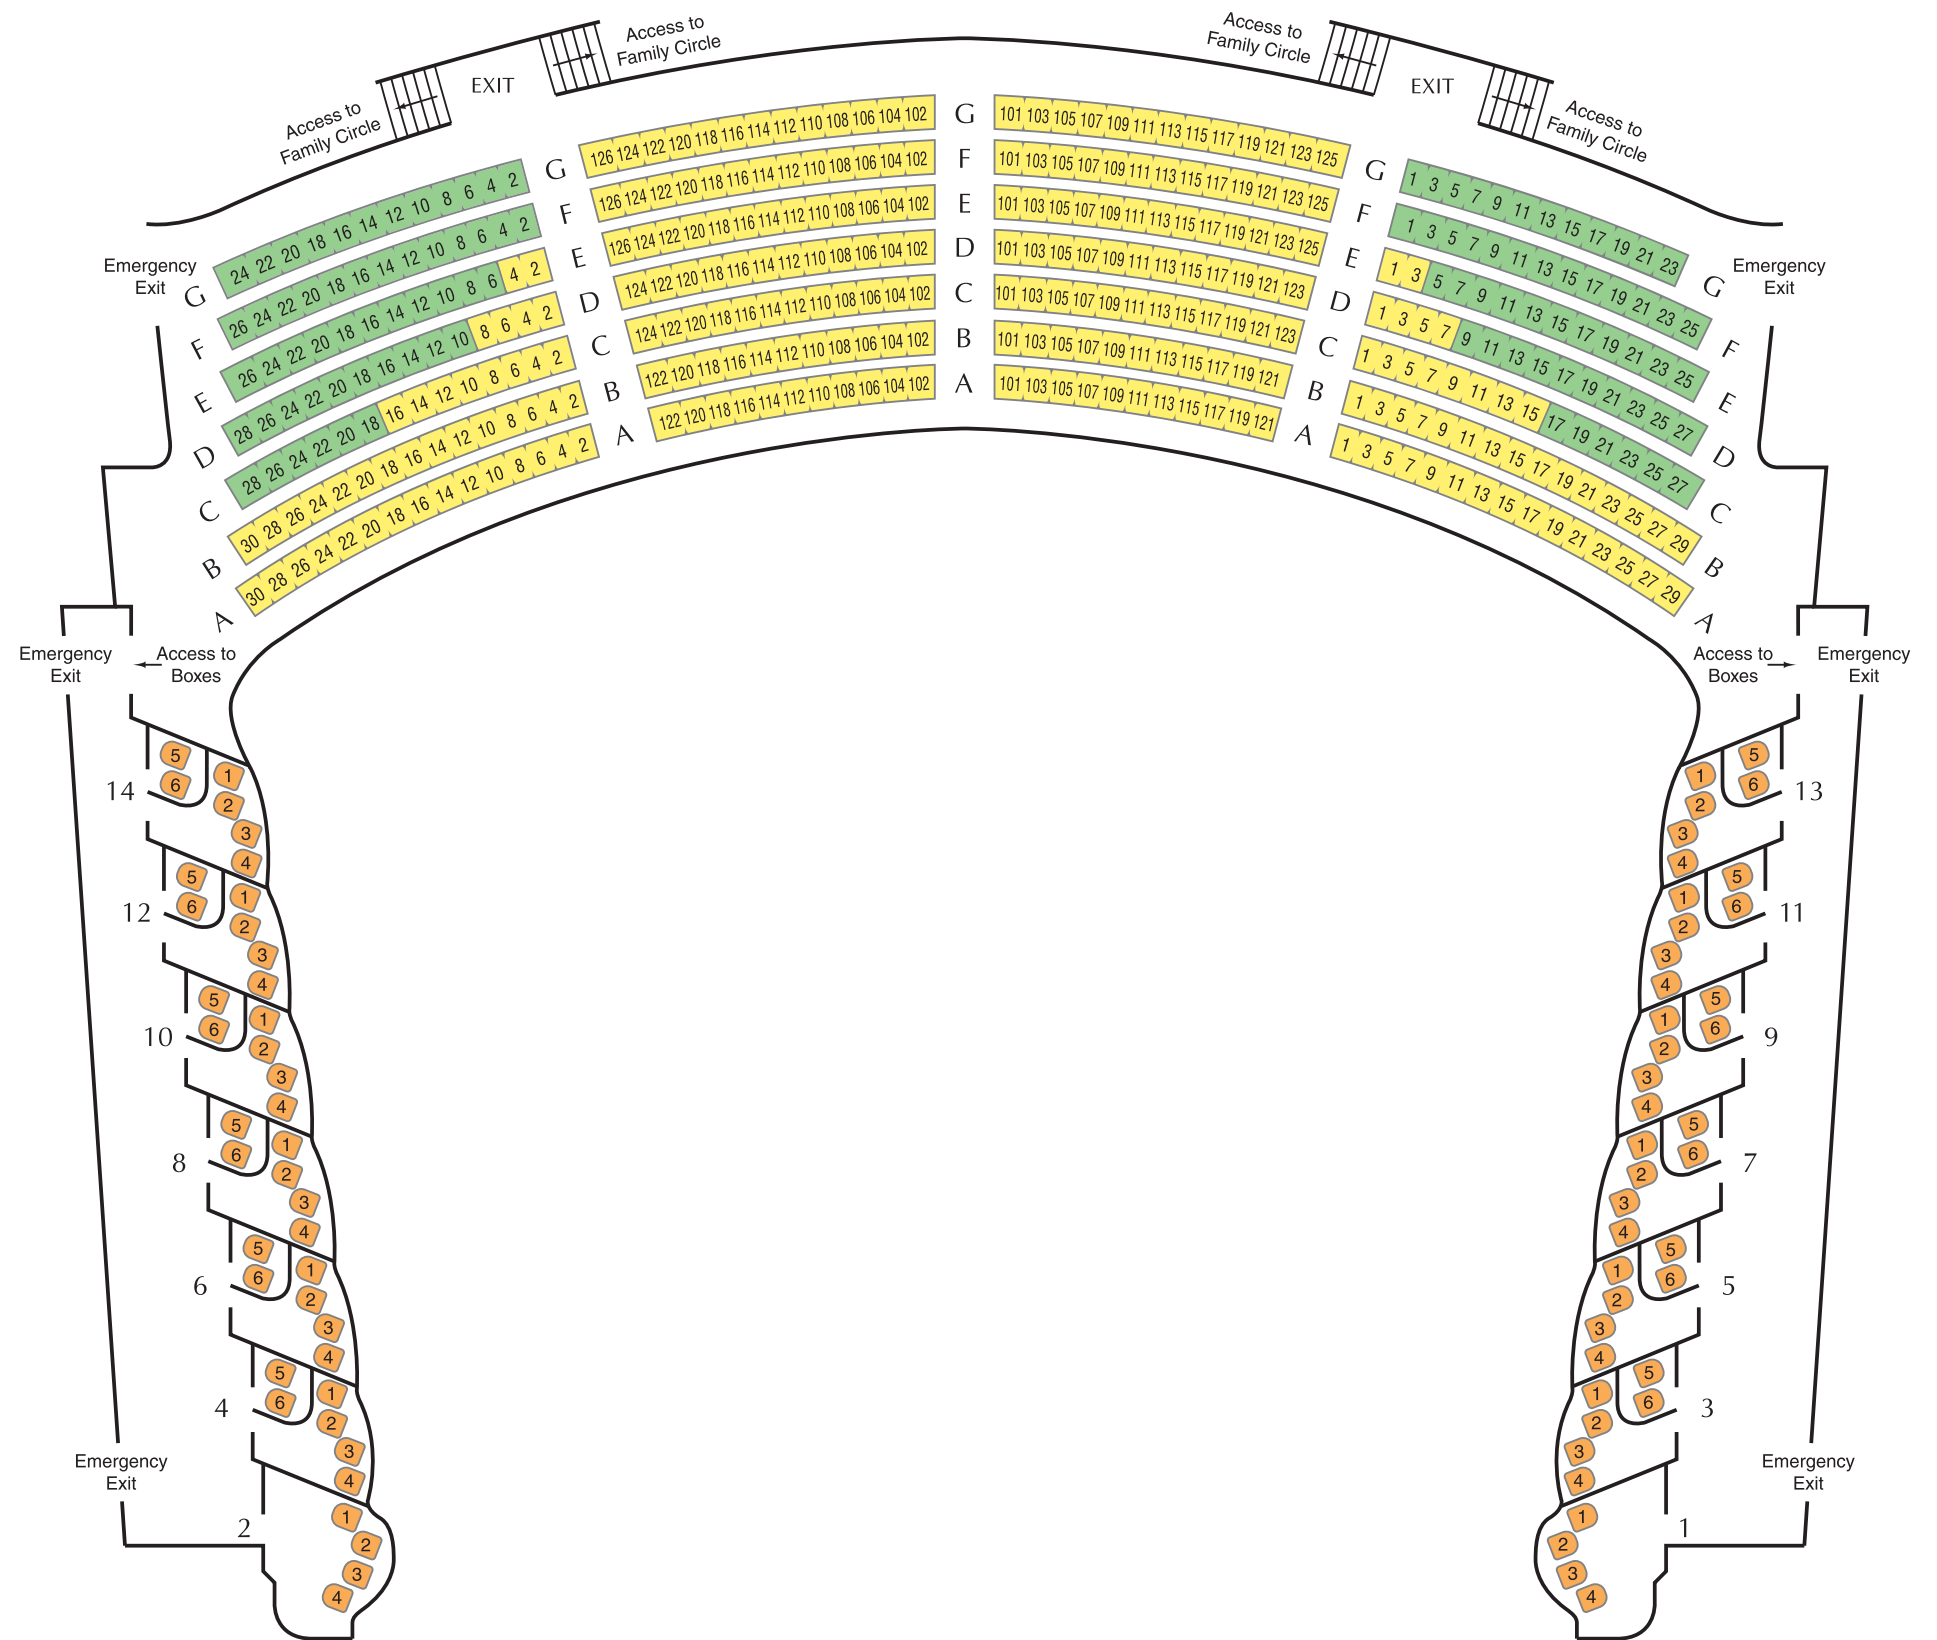

Primary Seating Sections

- Balcony Front
- Balcony Rear
- Balcony Boxes