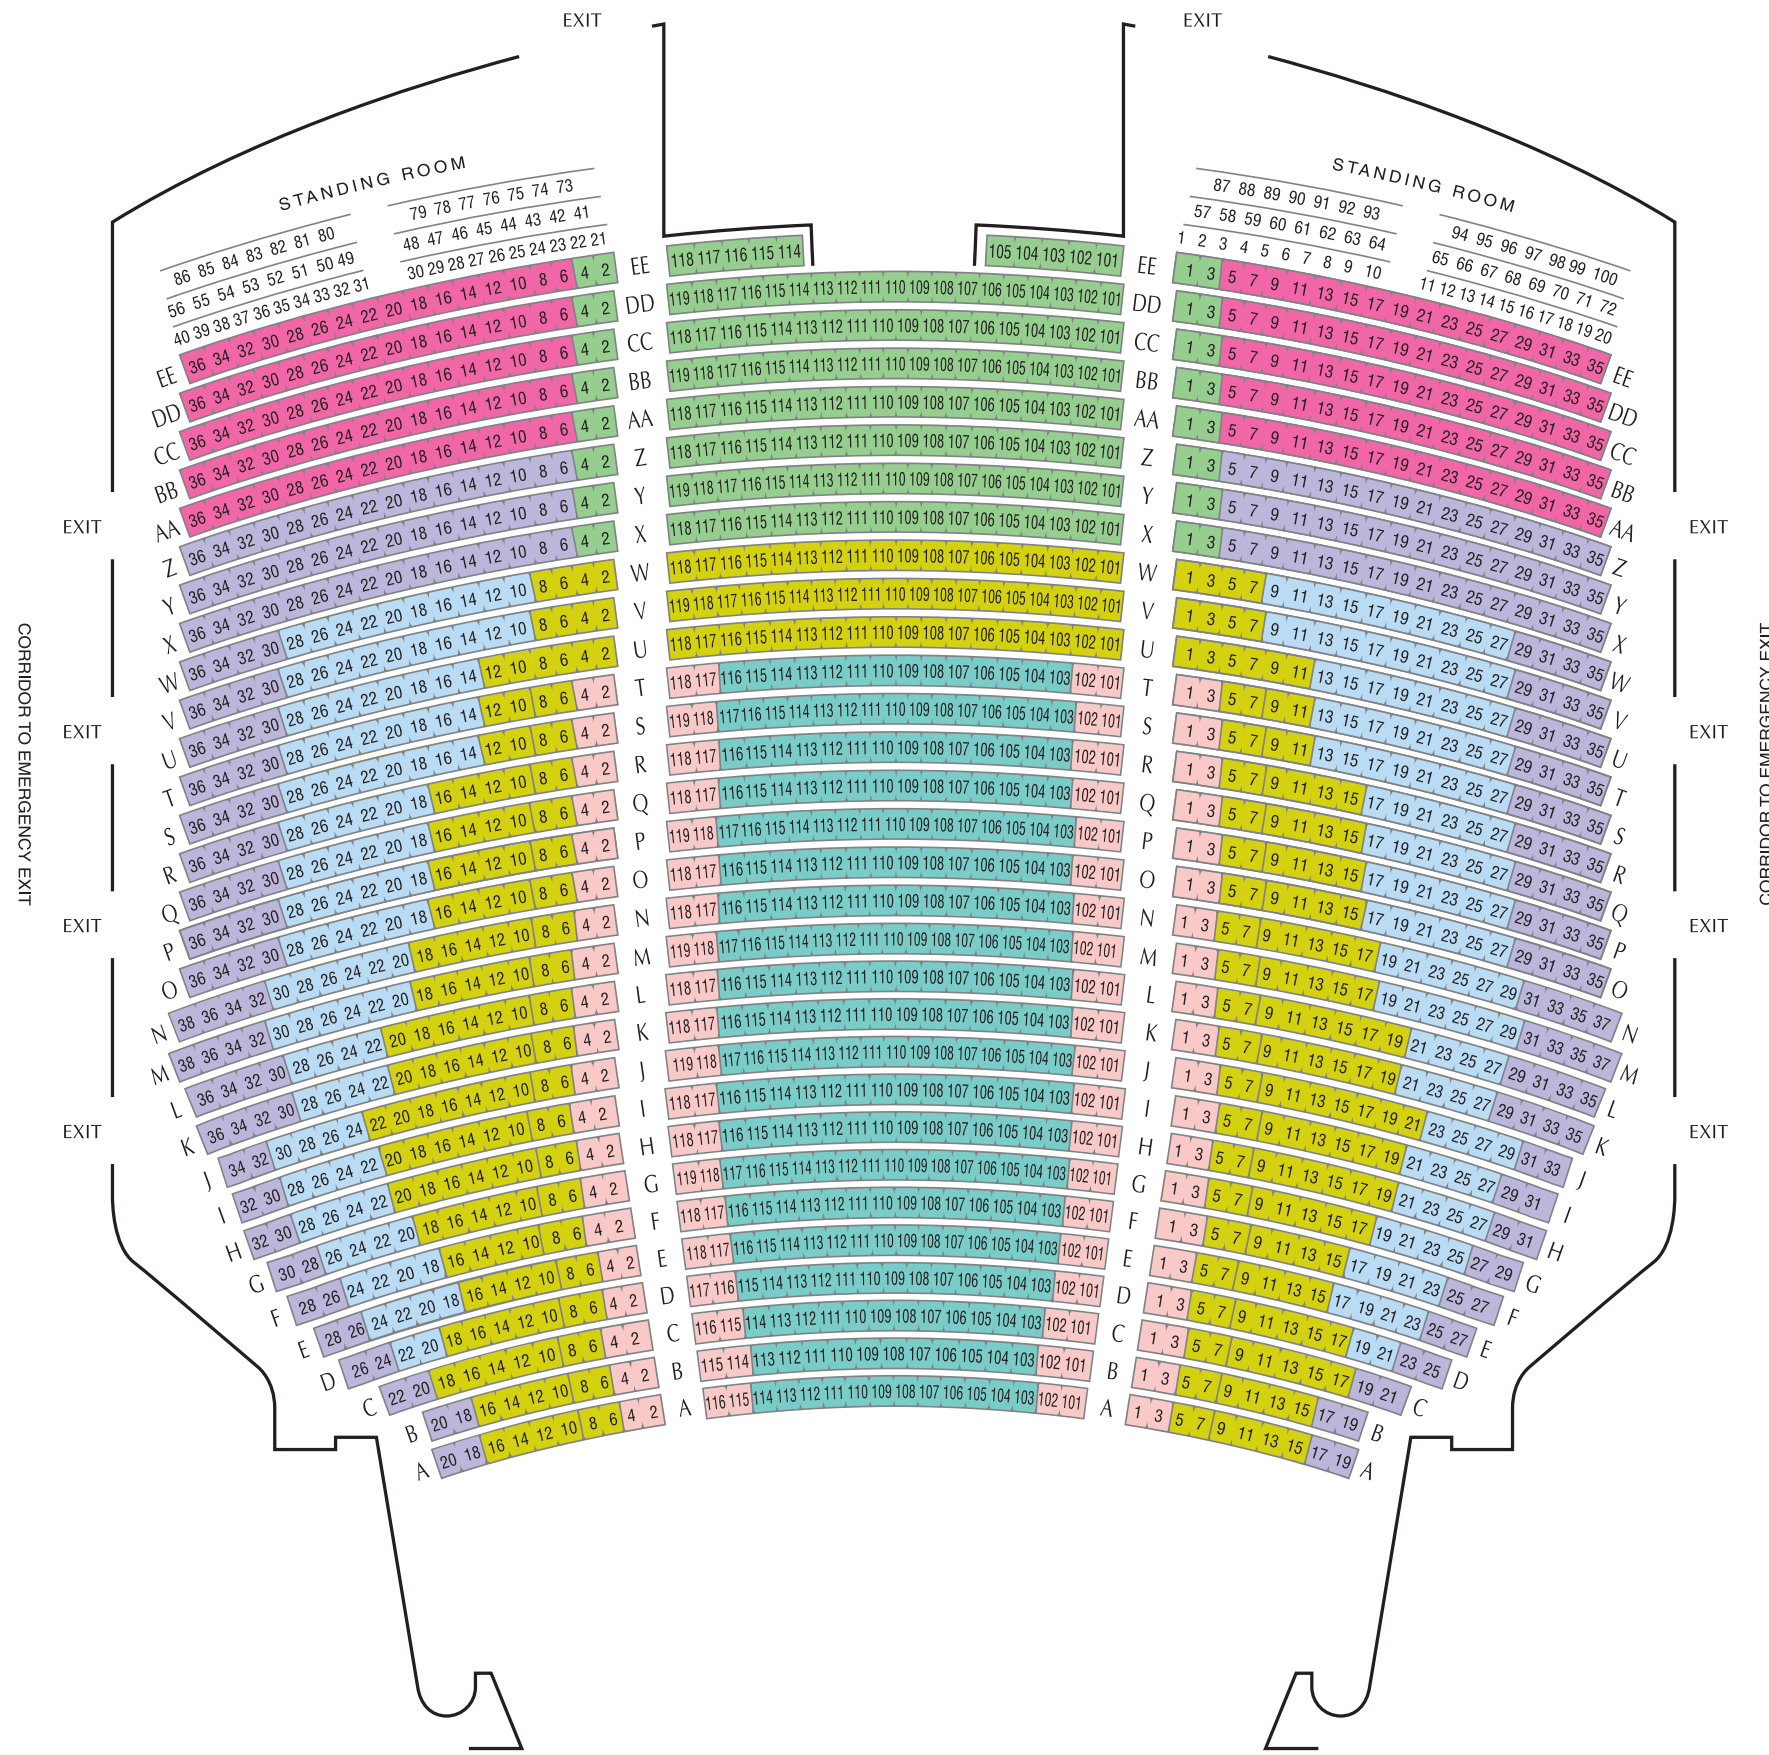

FAMILY CIRCLE
BALCONY
DRESS CIRCLE
GRAND TIER
PARTERRE
ORCHESTRA

Primary Seating Sections

- Orchestra Premium Aisle
- Orchestra Premium
- Orchestra Prime
- Orchestra Side
- Orchestra Balance
- Orchestra Rear Center
- Orchestra Rear Side
- Standing Room

FAMILY CIRCLE
 BALCONY
 DRESS CIRCLE
 GRAND TIER
PARTERRE
 ORCHESTRA

Primary Seating Sections

-  Center Parterre
-  Rear Parterre
-  Side Parterre Front
-  Side Parterre Rear

FAMILY CIRCLE

BALCONY

DRESS CIRCLE

GRAND TIER

PARTERRE

ORCHESTRA

Primary Seating Sections

- Dress Circle Front
- Dress Circle Rear
- Dress Circle Boxes
- Standing Room

FAMILY CIRCLE
BALCONY
DRESS CIRCLE
GRAND TIER
PARTERRE
ORCHESTRA

Primary Seating Sections

- Family Circle Front Center
- Family Circle Front Side
- Family Circle Rear Center
- Family Circle Rear Side
- Standing Room