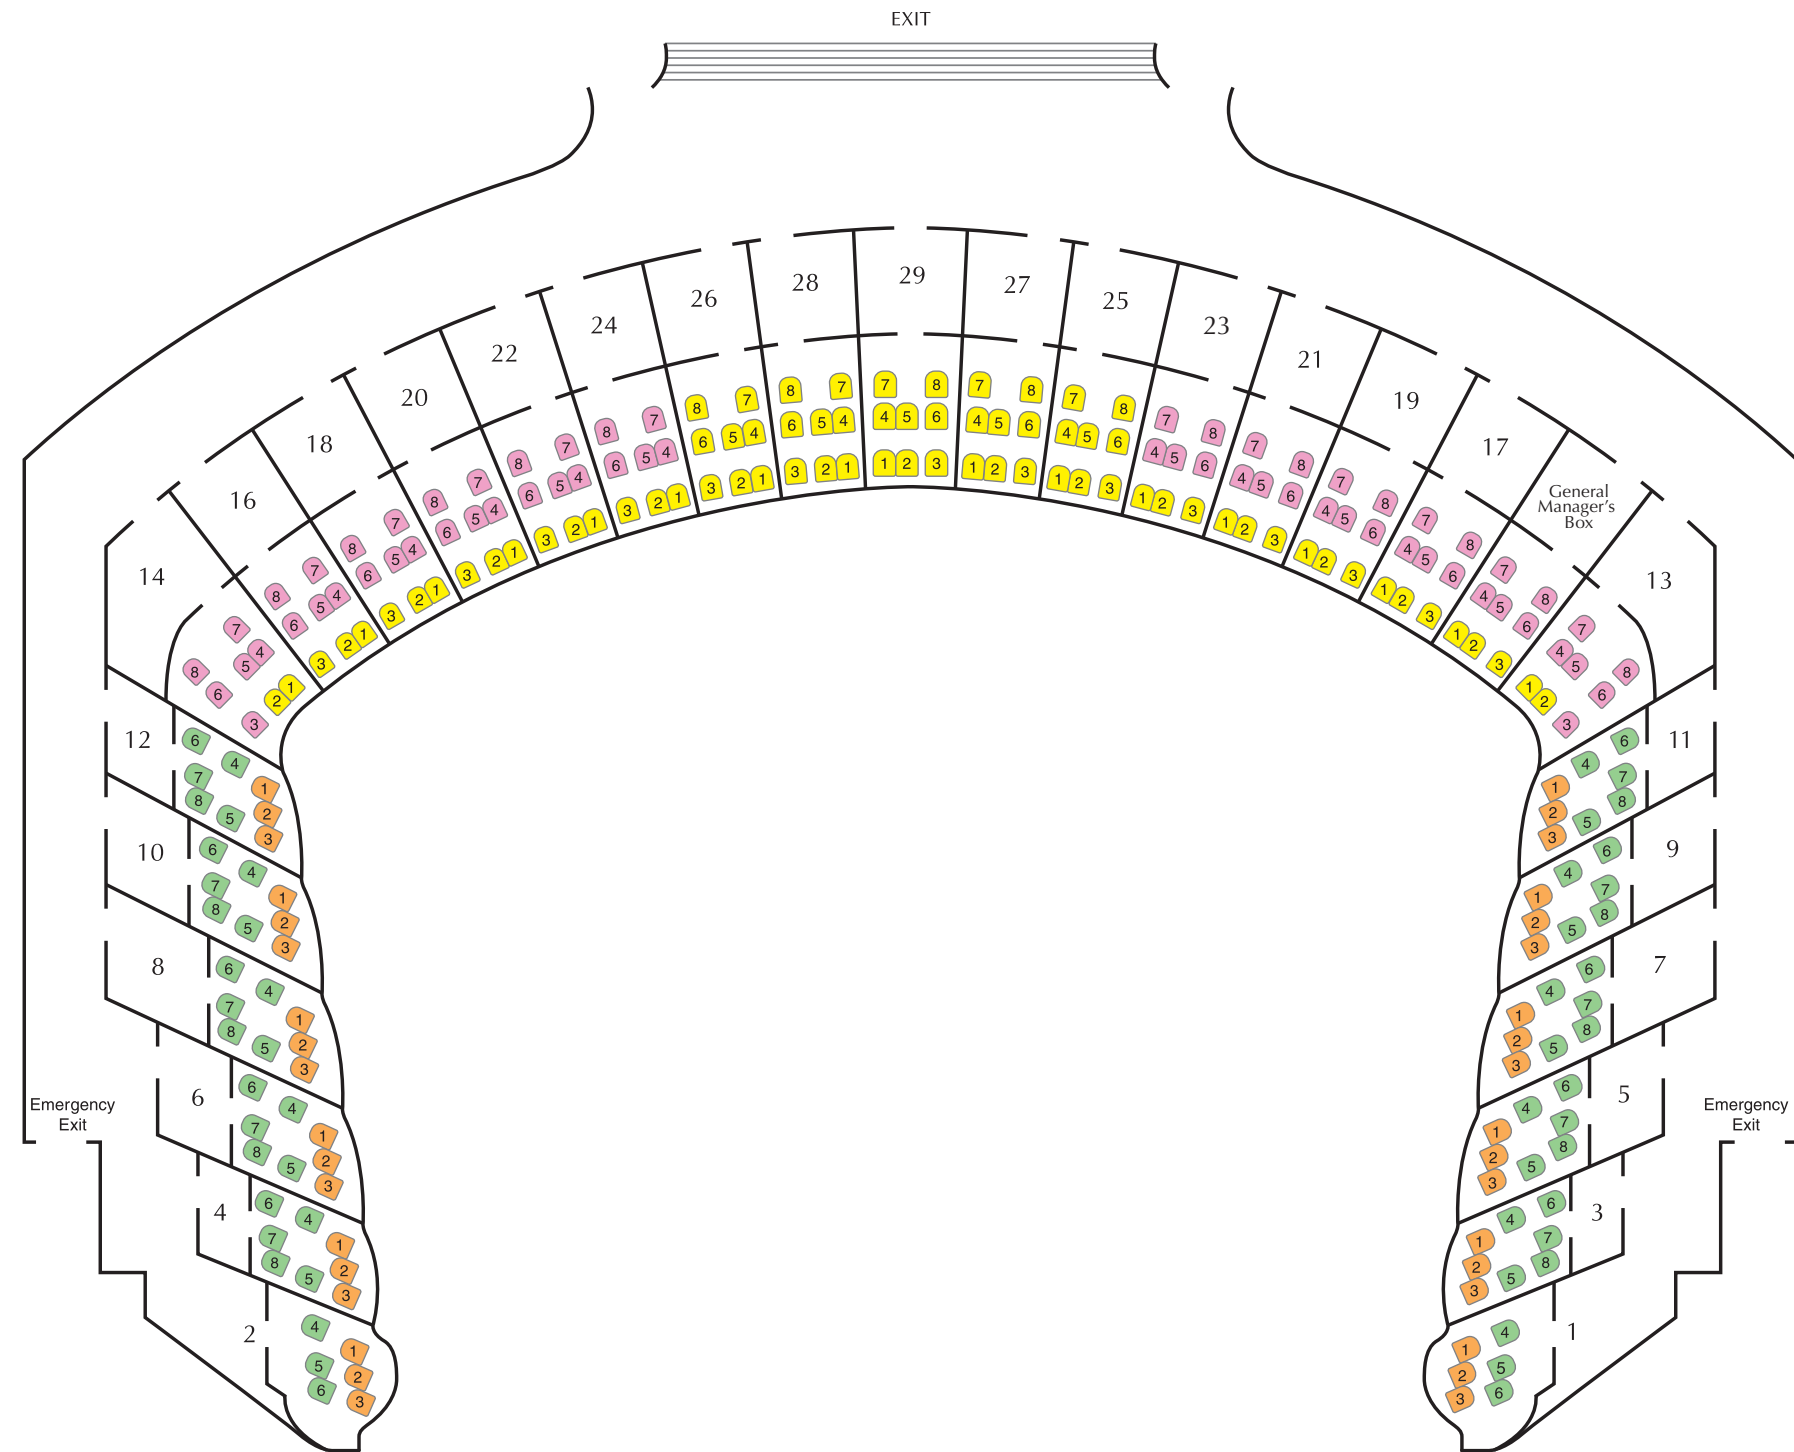

FAMILY CIRCLE
BALCONY
DRESS CIRCLE
GRAND TIER
PARTERRE
ORCHESTRA

Primary Seating Sections

- Orchestra Premium Aisle
- Orchestra Premium
- Orchestra Prime
- Orchestra Side
- Orchestra Balance
- Orchestra Rear Center
- Orchestra Rear Side
- Standing Room

FAMILY CIRCLE
 BALCONY
 DRESS CIRCLE
 GRAND TIER
PARTERRE
 ORCHESTRA

Primary Seating Sections

-  Center Parterre
-  Rear Parterre
-  Side Parterre Front
-  Side Parterre Rear

FAMILY CIRCLE

BALCONY

DRESS CIRCLE

GRAND TIER

PARTERRE

ORCHESTRA

Primary Seating Sections

- Dress Circle Front
- Dress Circle Rear
- Dress Circle Boxes
- Standing Room

FAMILY CIRCLE
BALCONY
DRESS CIRCLE
GRAND TIER
PARTERRE
ORCHESTRA

Primary Seating Sections

- Family Circle Front Center
- Family Circle Front Side
- Family Circle Rear Center
- Family Circle Rear Side
- Standing Room