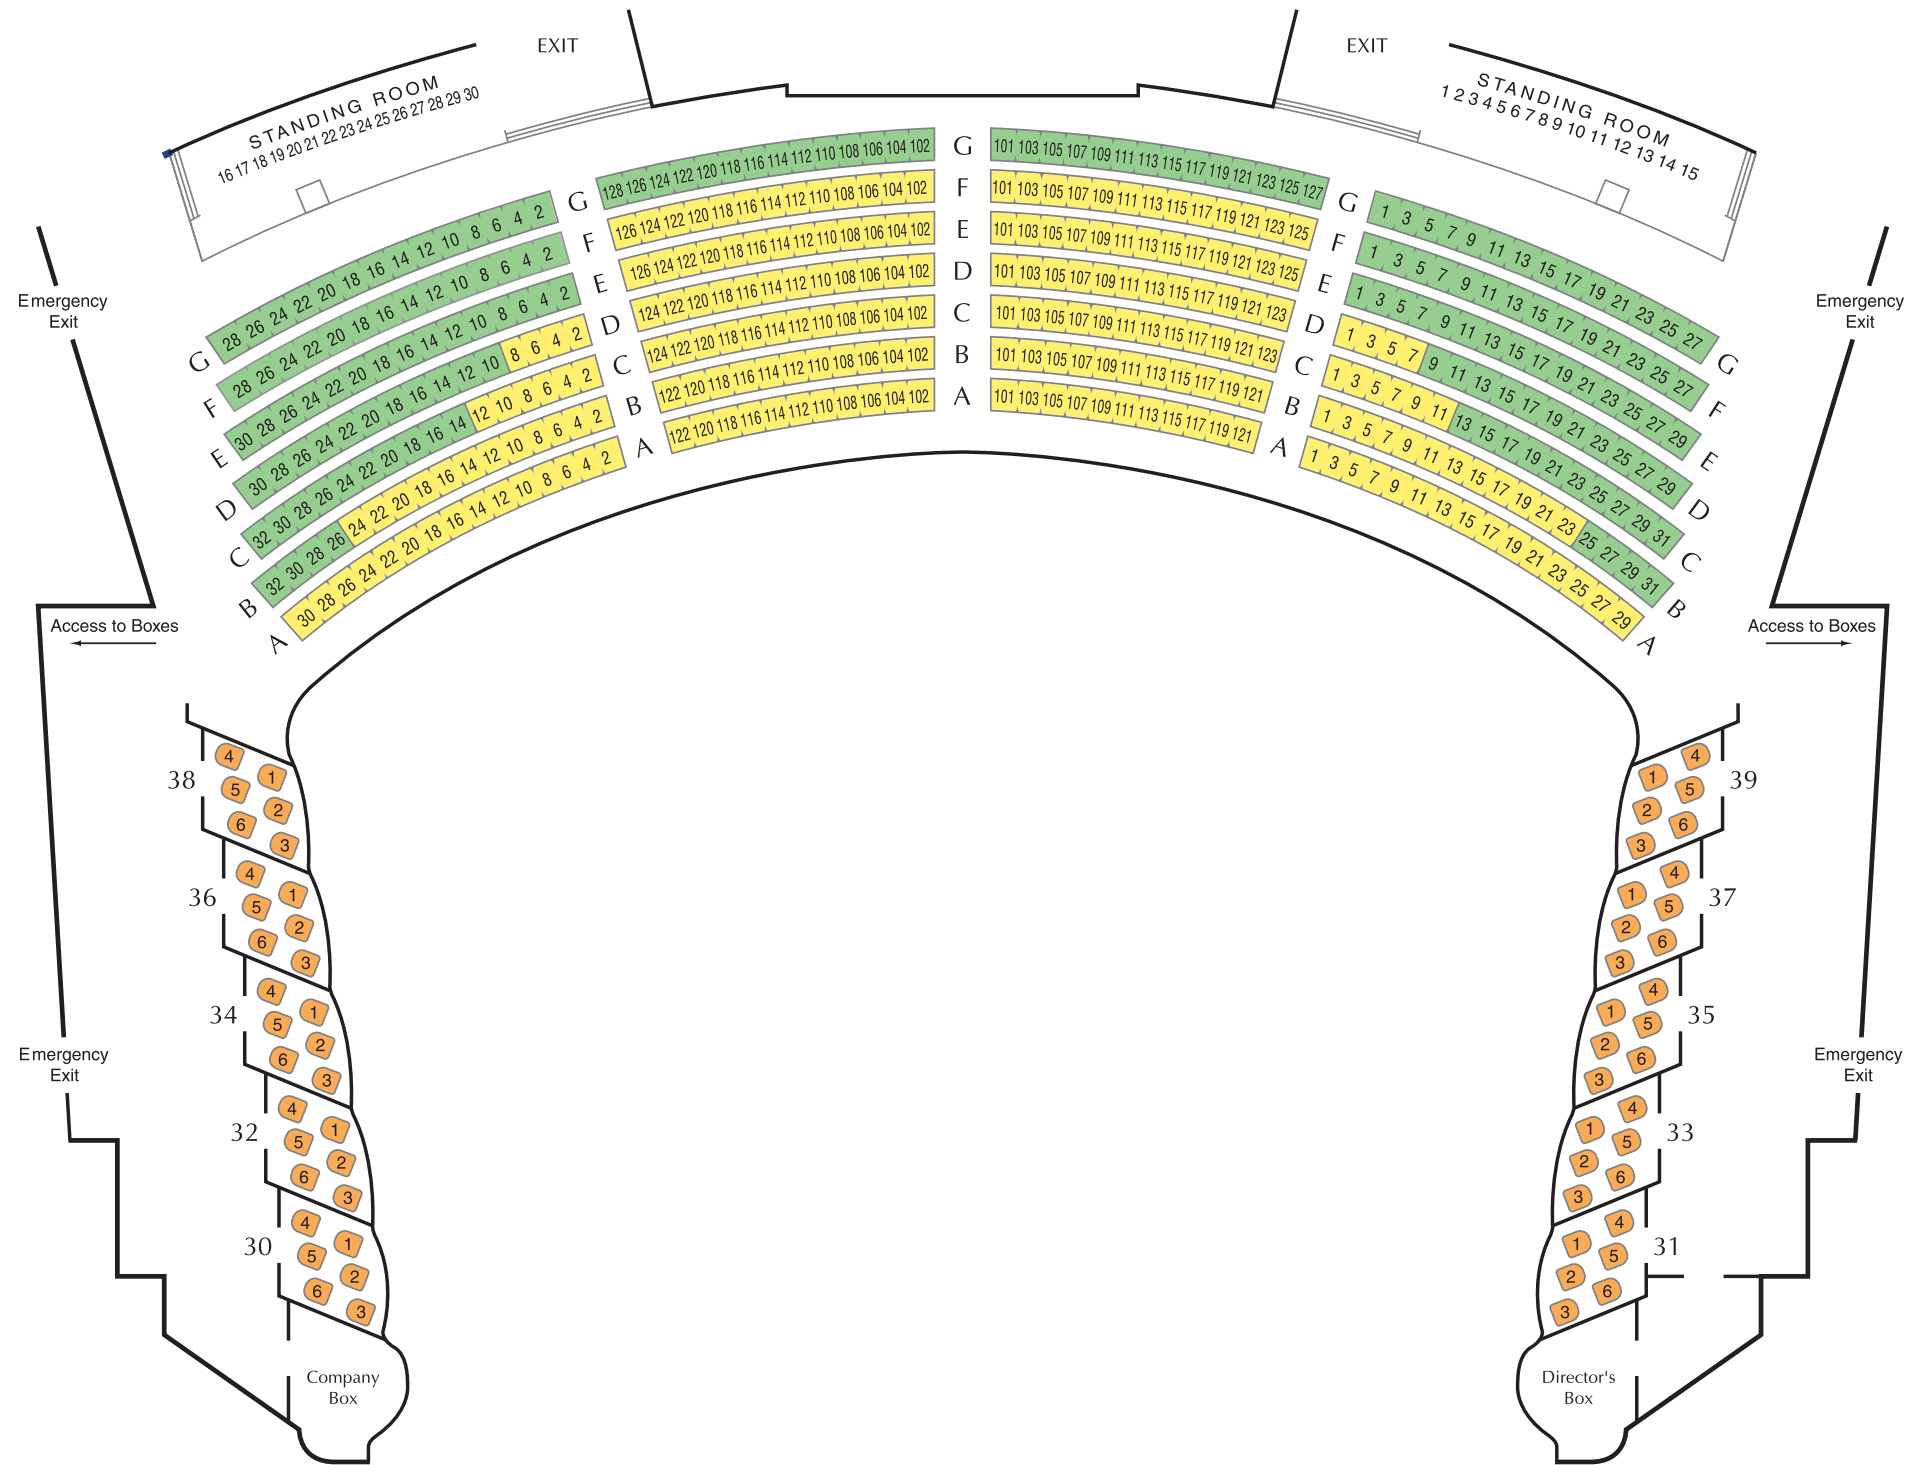

FAMILY CIRCLE
BALCONY
DRESS CIRCLE
GRAND TIER
PARTERRE
ORCHESTRA

Primary Seating Sections

- Orchestra Premium Aisle
- Orchestra Premium
- Orchestra Prime
- Orchestra Side
- Orchestra Balance
- Orchestra Rear Center
- Orchestra Rear Side
- Standing Room

FAMILY CIRCLE
 BALCONY
 DRESS CIRCLE
 GRAND TIER
PARTERRE
 ORCHESTRA

Primary Seating Sections

-  Center Parterre
-  Rear Parterre
-  Side Parterre Front
-  Side Parterre Rear

FAMILY CIRCLE

BALCONY

DRESS CIRCLE

GRAND TIER

PARTERRE

ORCHESTRA

Primary Seating Sections

- Dress Circle Front
- Dress Circle Rear
- Dress Circle Boxes
- Standing Room

FAMILY CIRCLE
BALCONY
DRESS CIRCLE
GRAND TIER
PARTERRE
ORCHESTRA

Primary Seating Sections

- Grand Tier Front
- Grand Tier Rear
- Grand Tier Boxes
- Standing Room

FAMILY CIRCLE

BALCONY

DRESS CIRCLE

GRAND TIER

PARTERRE

ORCHESTRA

Primary Seating Sections