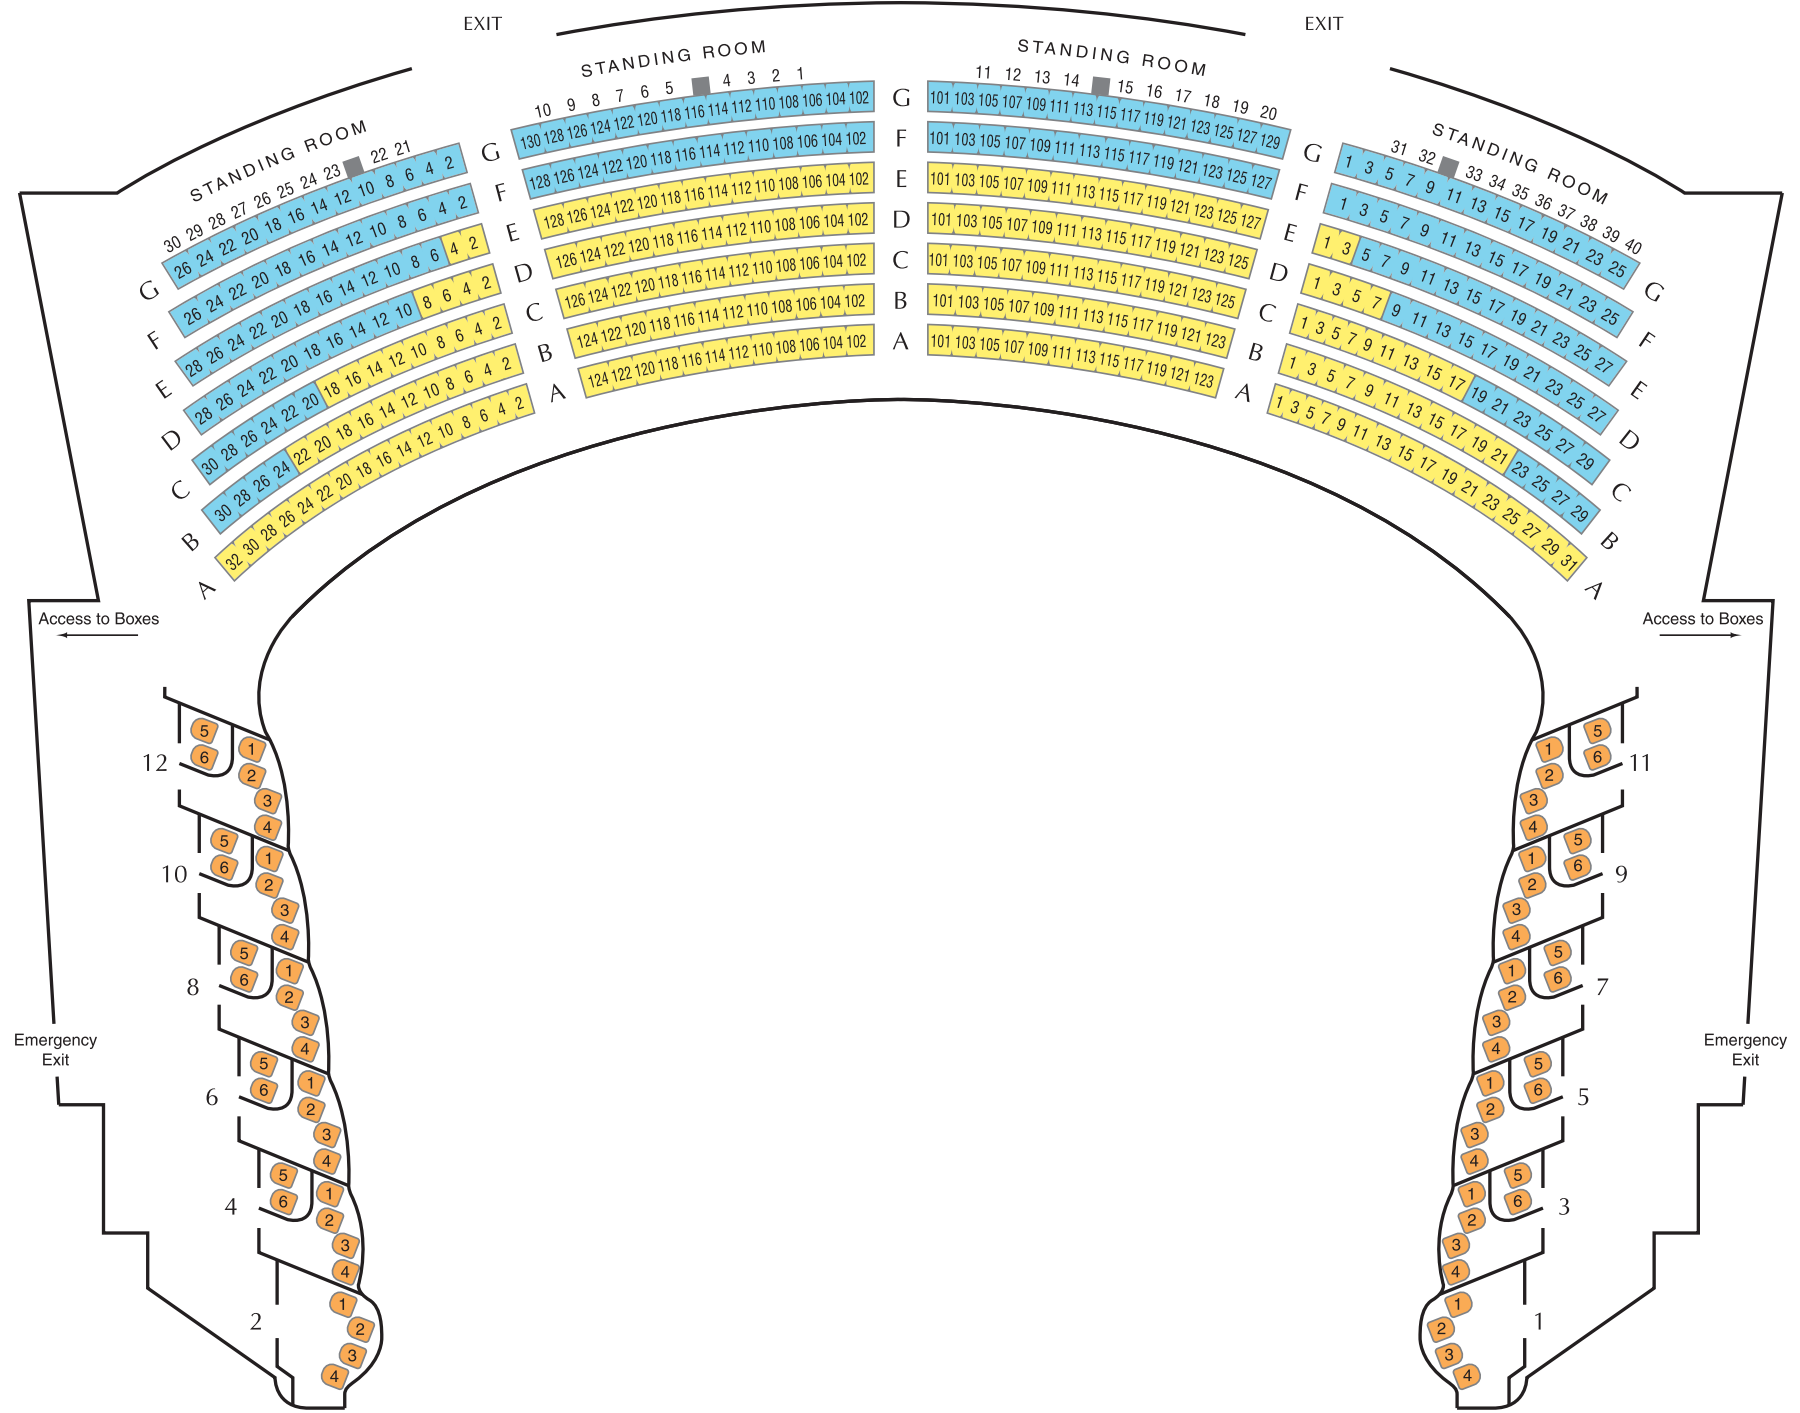

FAMILY CIRCLE
BALCONY
DRESS CIRCLE
GRAND TIER
PARTERRE
ORCHESTRA

Primary Seating Sections

- Orchestra Premium Aisle
- Orchestra Premium
- Orchestra Prime
- Orchestra Side
- Orchestra Balance
- Orchestra Rear Center
- Orchestra Rear Side
- Standing Room

FAMILY CIRCLE
 BALCONY
 DRESS CIRCLE
 GRAND TIER
PARTERRE
 ORCHESTRA

Primary Seating Sections

-  Center Parterre
-  Rear Parterre
-  Side Parterre Front
-  Side Parterre Rear

FAMILY CIRCLE

BALCONY

DRESS CIRCLE

GRAND TIER

PARTERRE

ORCHESTRA

Primary Seating Sections

- Dress Circle Front
- Dress Circle Rear
- Dress Circle Boxes
- Standing Room

FAMILY CIRCLE
BALCONY
DRESS CIRCLE
GRAND TIER
PARTERRE
ORCHESTRA

Primary Seating Sections

- Grand Tier Front
- Grand Tier Rear
- Grand Tier Boxes
- Standing Room

FAMILY CIRCLE

BALCONY

DRESS CIRCLE

GRAND TIER

PARTERRE

ORCHESTRA

Primary Seating Sections